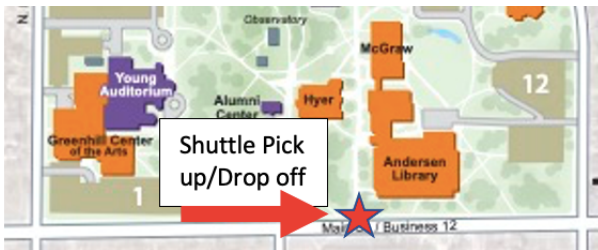

UW-Whitewater to Rock County

Wyman Mall-Anderson Pickup/Dropoff

Leave	8:00AM	10:00AM	2:00PM	6:00PM
Arrive	8:50AM	10:50AM	2:50PM	6:50PM

Esker Dining Hall Pickup/Dropoff

Leave	8:05AM	10:05AM	2:05PM	6:05PM
Arrive	8:50AM	10:50AM	2:50PM	6:50PM

JTS to UW-Whitewater

Leave	7:30AM
Arrive	7:50AM

JTS to Rock County

Leave	2:30PM	6:30PM
Arrive	2:50AM	6:50PM

Rock County to UW-Whitewater

Leave	7:00AM	9:00AM	1:00PM	5:00PM
Arrive	7:50AM	9:50AM	1:50PM	5:50PM

The UW-Whitewater at Rock County shuttle is free for students to use to access either the UW-Whitewater campus or the UW-Whitewater at Rock County campus. Students may need to show their Hawk Card to get onto the shuttle. The shuttle may run late during inclement weather. Any cancellations will be emailed to students through their UWW email account.