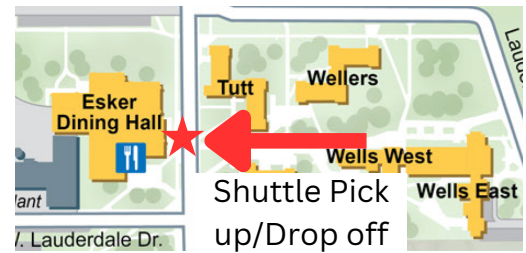

UW-Whitewater to Rock County

Wyman Mall-Anderson Pickup/Dropoff

Leave	8:00AM	10:00AM	2:00PM	6:00PM
Arrive	8:50AM	10:50AM	2:50PM	6:50PM

Esker Dining Hall Pickup/Dropoff

Leave	8:05AM	10:05AM	2:05PM	6:05PM
Arrive	8:50AM	10:50AM	2:50PM	6:50PM

JTS to UW-Whitewater

Leave	7:30AM
Arrive	7:50AM

JTS to Rock County

Leave	2:30PM	6:30PM
Arrive	2:50AM	6:50PM

Rock County to UW-Whitewater

Leave	7:00AM	9:00AM	1:00PM	5:00PM
Arrive	7:50AM	9:50AM	1:50PM	5:50PM

The UW-Whitewater at Rock County shuttle is free for students to use to access either the UW-Whitewater campus or the UW-Whitewater at Rock County campus. Students may need to show their Hawk Card to get onto the shuttle. The shuttle may run late during inclement weather. Any cancellations will be emailed to students through their UWW email account.