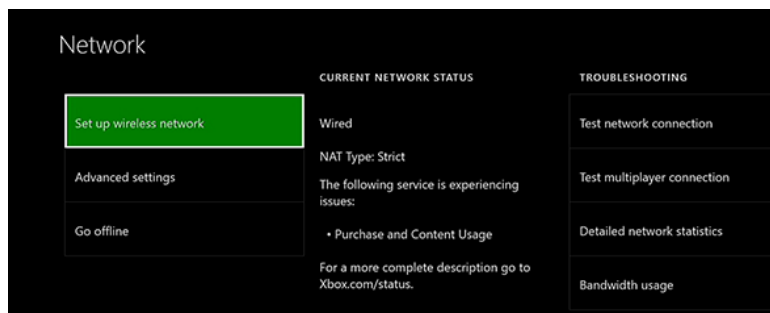

Xbox One Connection Guide

- Make sure your Xbox One is registered at mydevices.uww.edu
- Go to Settings, go down to NETWORK, and choose NETWORK SETTINGS.

- Go down to ADVANCED SETTINGS.
- You will see the wired MAC (Ethernet, wired) and wireless MAC (Wifi) addresses.
- Go back to NETWORK SETTINGS. Click on SET UP WIRELESS NETWORK. Enter the name of the network you want to connect to manually.