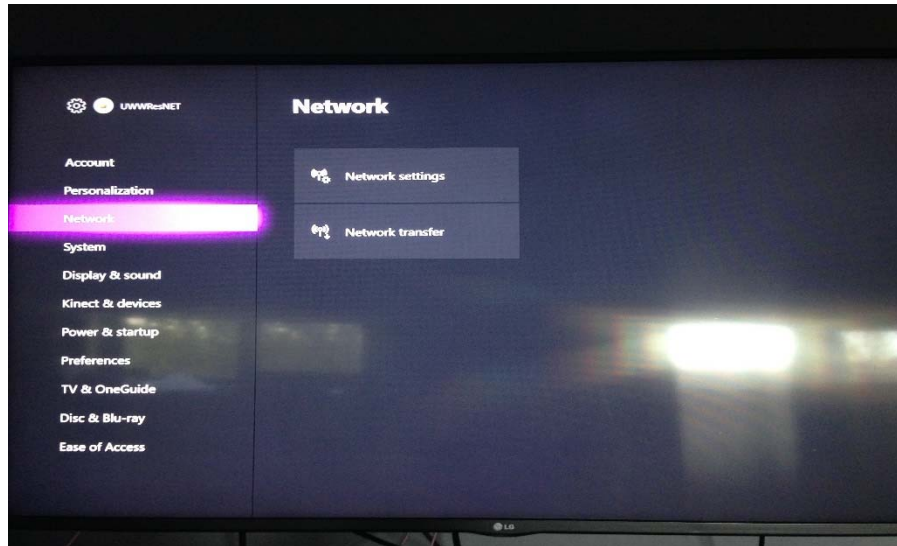

Xbox One Connection Guide

- Make sure your Xbox One is registered at mydevices.uww.edu
- Go to Settings, go down to NETWORK, and choose NETWORK SETTINGS.

- Go down to ADVANCED SETTINGS.
- You will see the wired MAC (Ethernet, wired) and wireless MAC (Wifi) addresses.
- Go back to NETWORK SETTINGS. Click on SET UP WIRELESS NETWORK. Enter the name of the network you want to connect to manually.