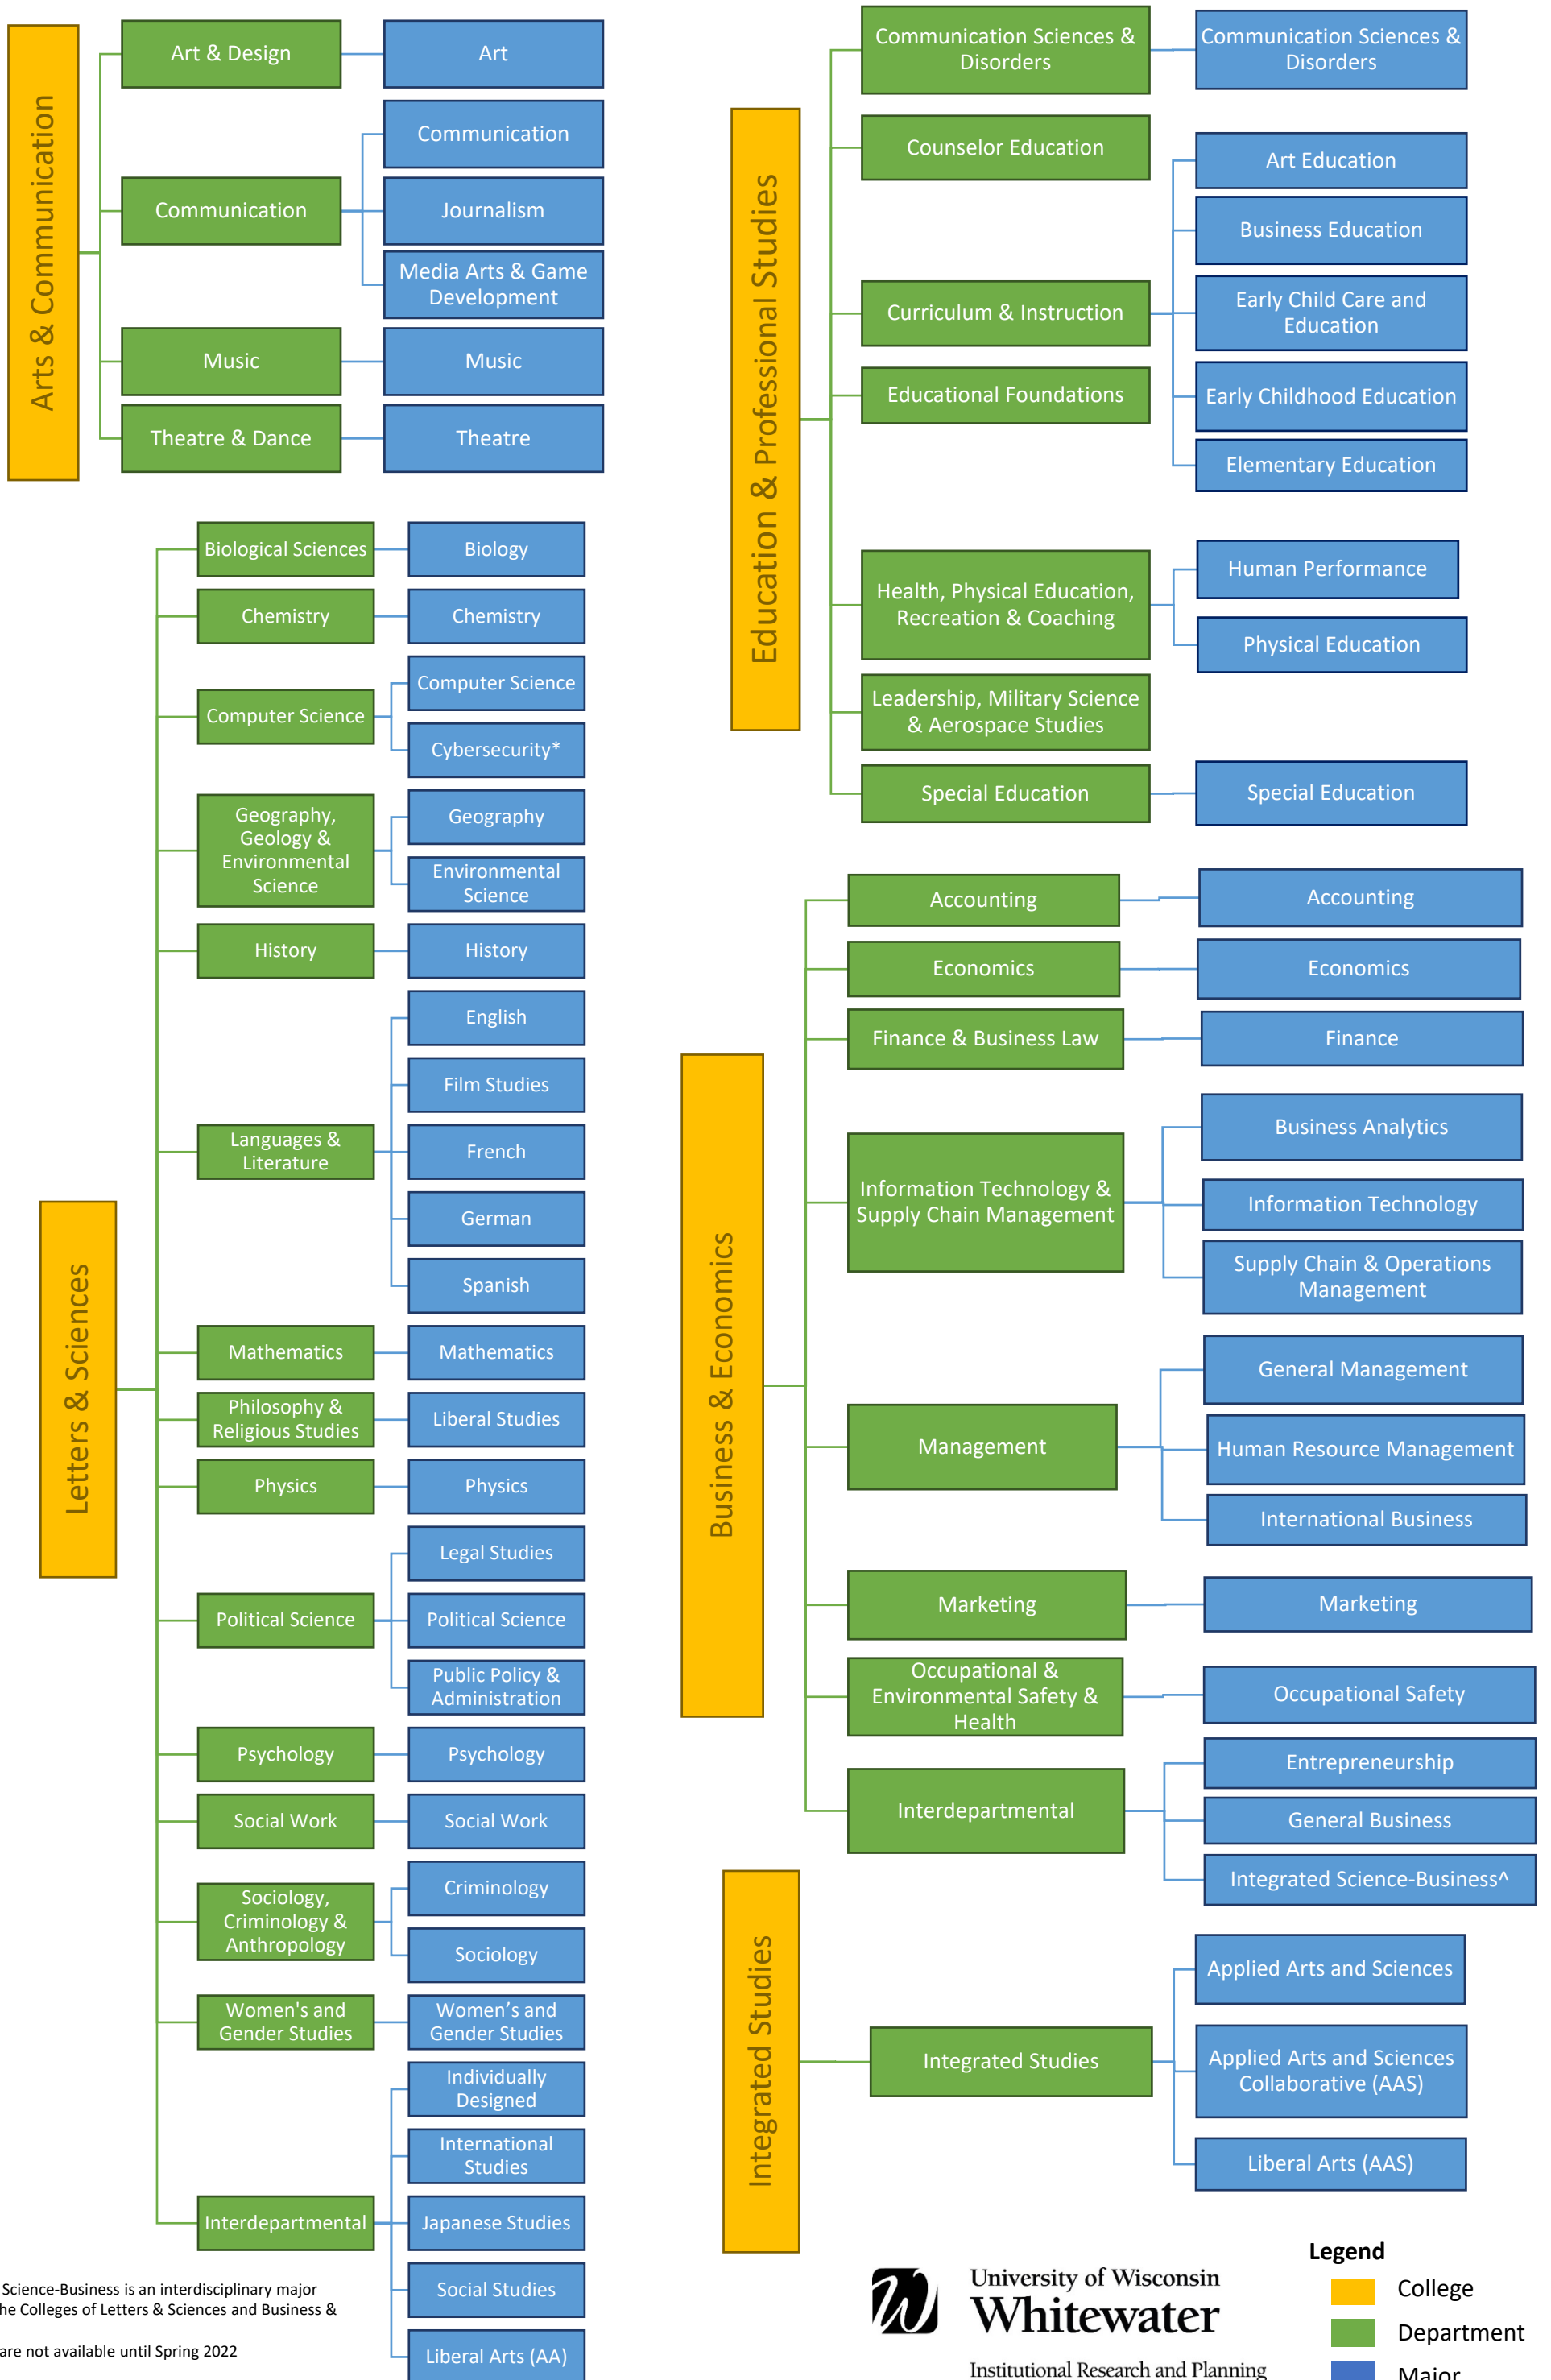

UW-Whitewater Undergraduate Majors by College & Department

2021 - 2022

^Integrated Science-Business is an interdisciplinary major offered by the Colleges of Letters & Sciences and Business & Economics.
* Programs are not available until Spring 2022

Note: Degrees listed are baccalaureate level unless degree type is indicated (AA, AAS)

Institutional Research and Planning

Legend

- College
- Department
- Major