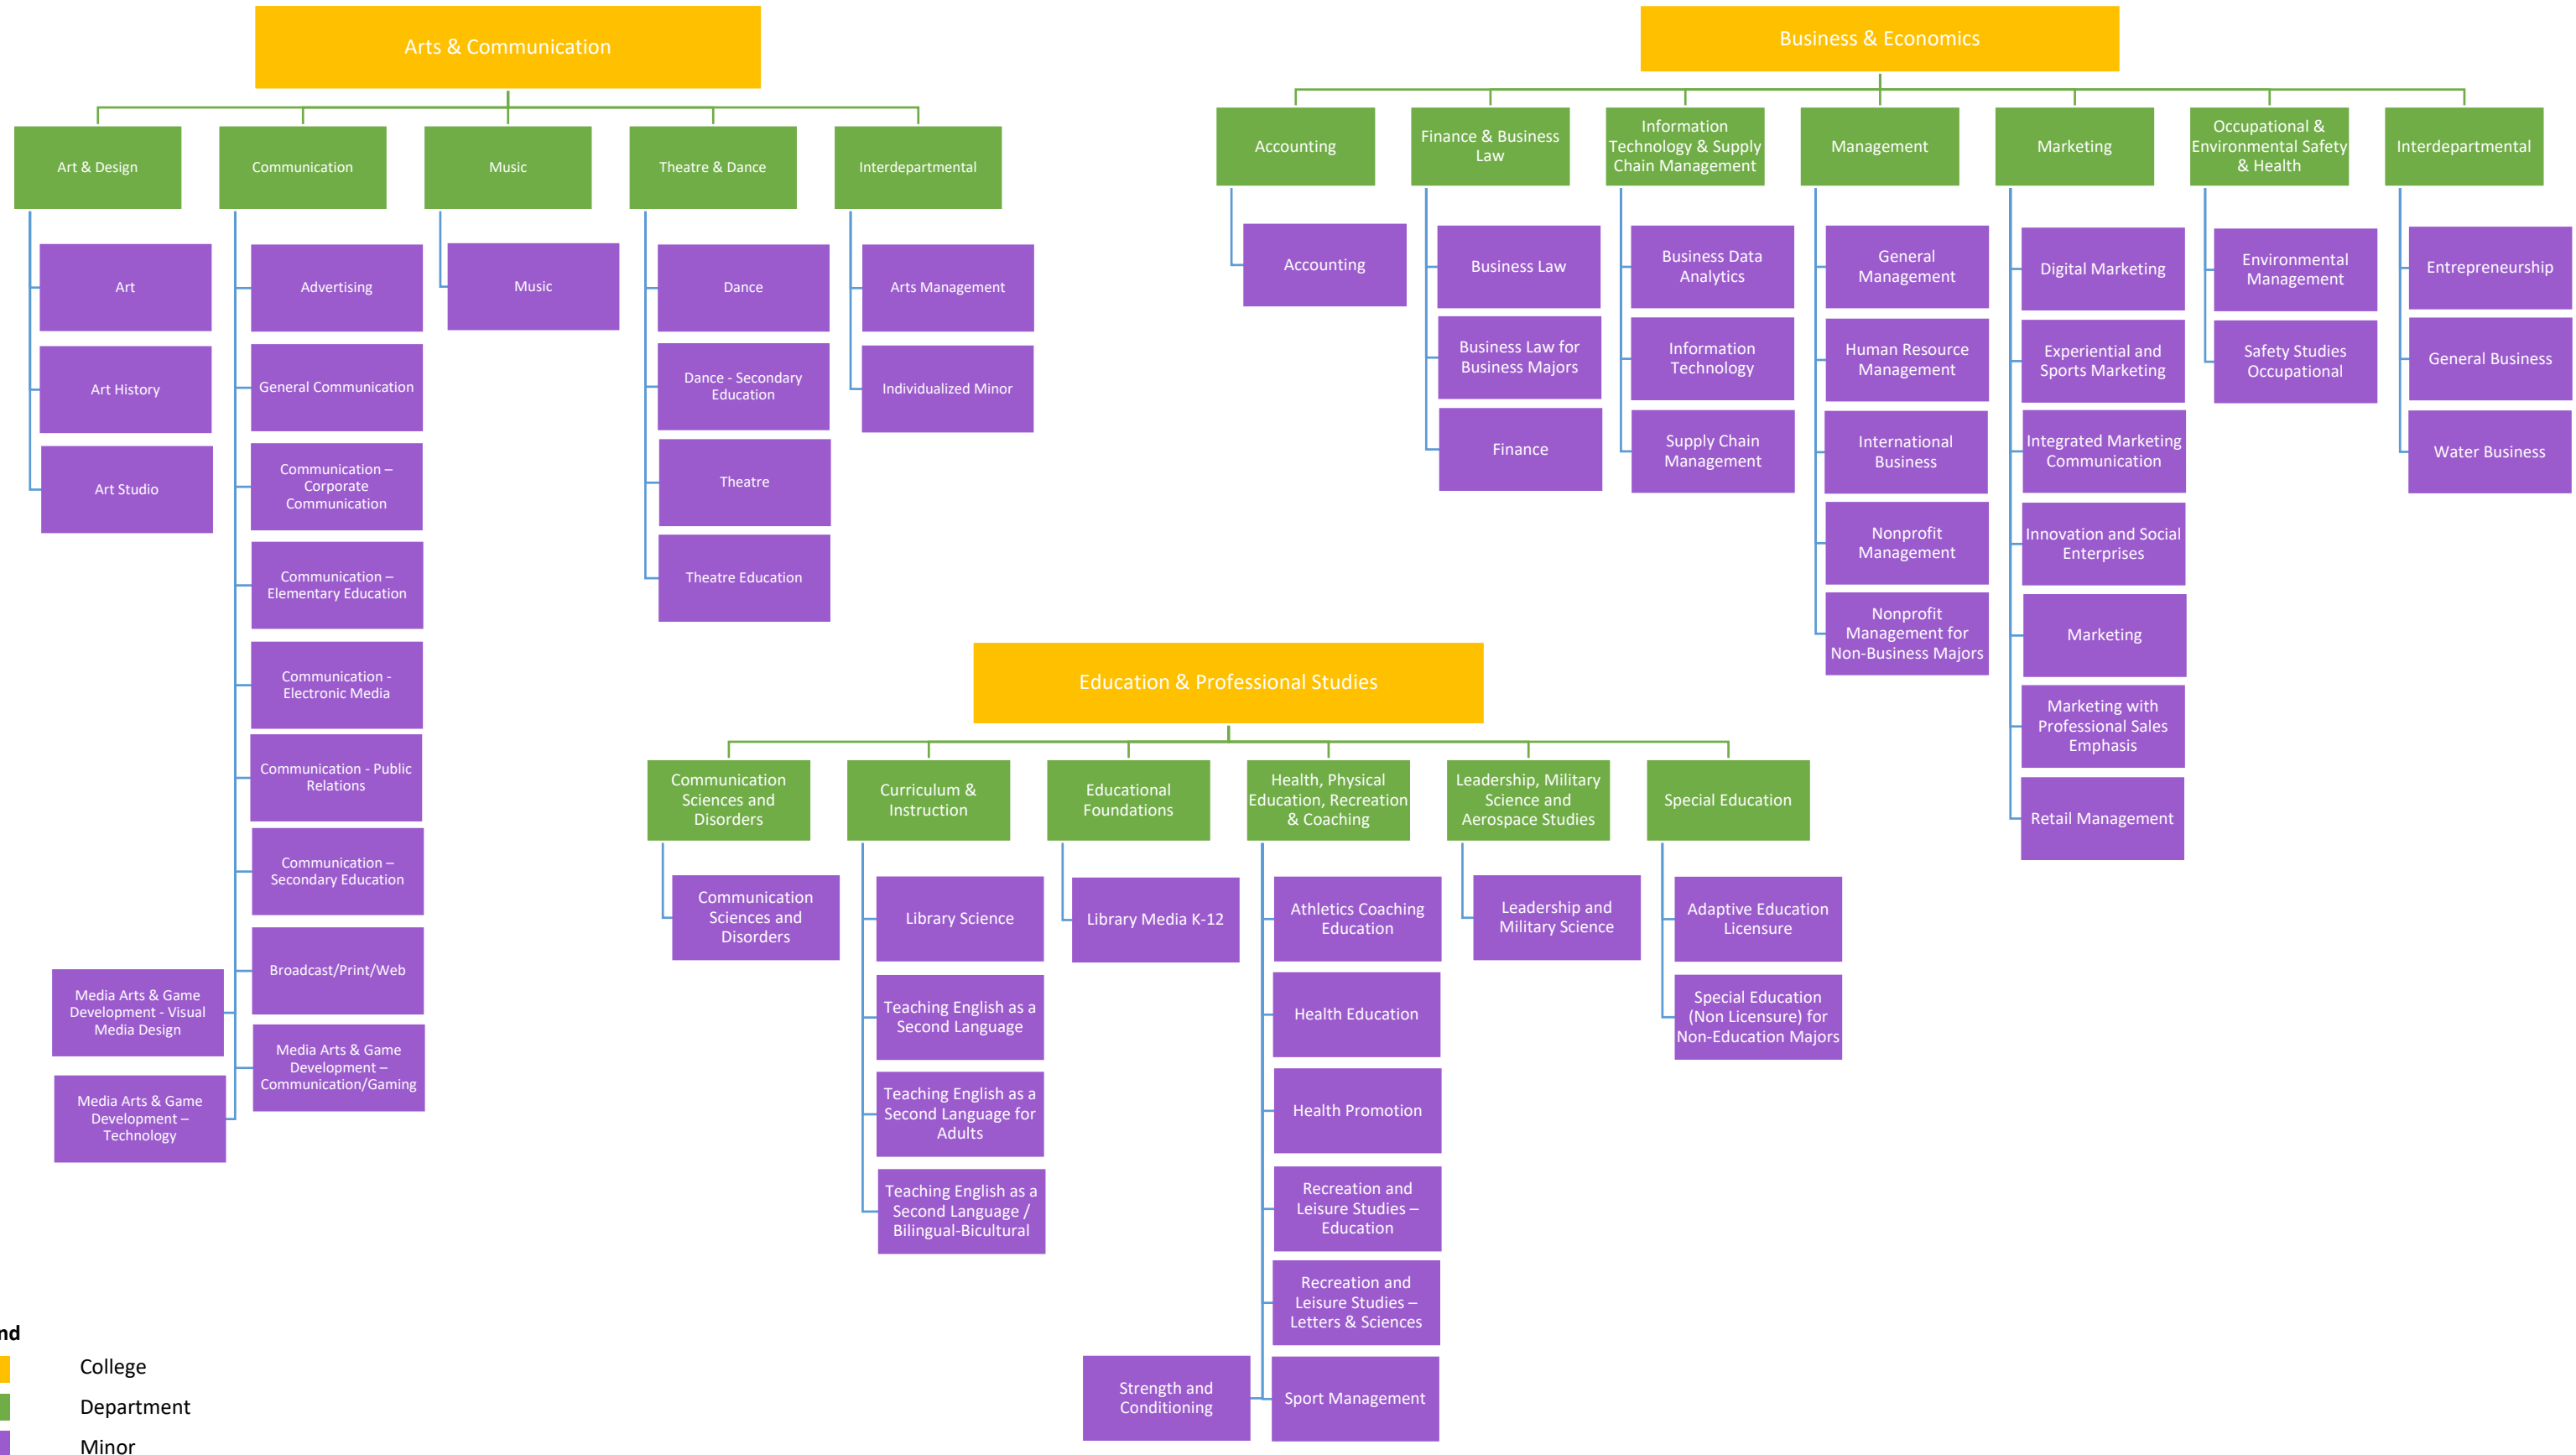

## 2021 - 2022

^Integrated Science-Business is an interdisciplinary major offered by the Colleges of Letters & Sciences and Business & Economics.  
 \* Programs are not available until Spring 2022

Note: Degrees listed are baccalaureate level unless degree type is indicated (AA, AAS)

Institutional Research and Planning

**Legend**

- College
- Department
- Major

# UW-Whitewater Graduate Majors by College & Department, 2021-2022

\* Programs are not available until Spring 2022

# UW-Whitewater Undergraduate Minors by College & Department, 2021 - 2022