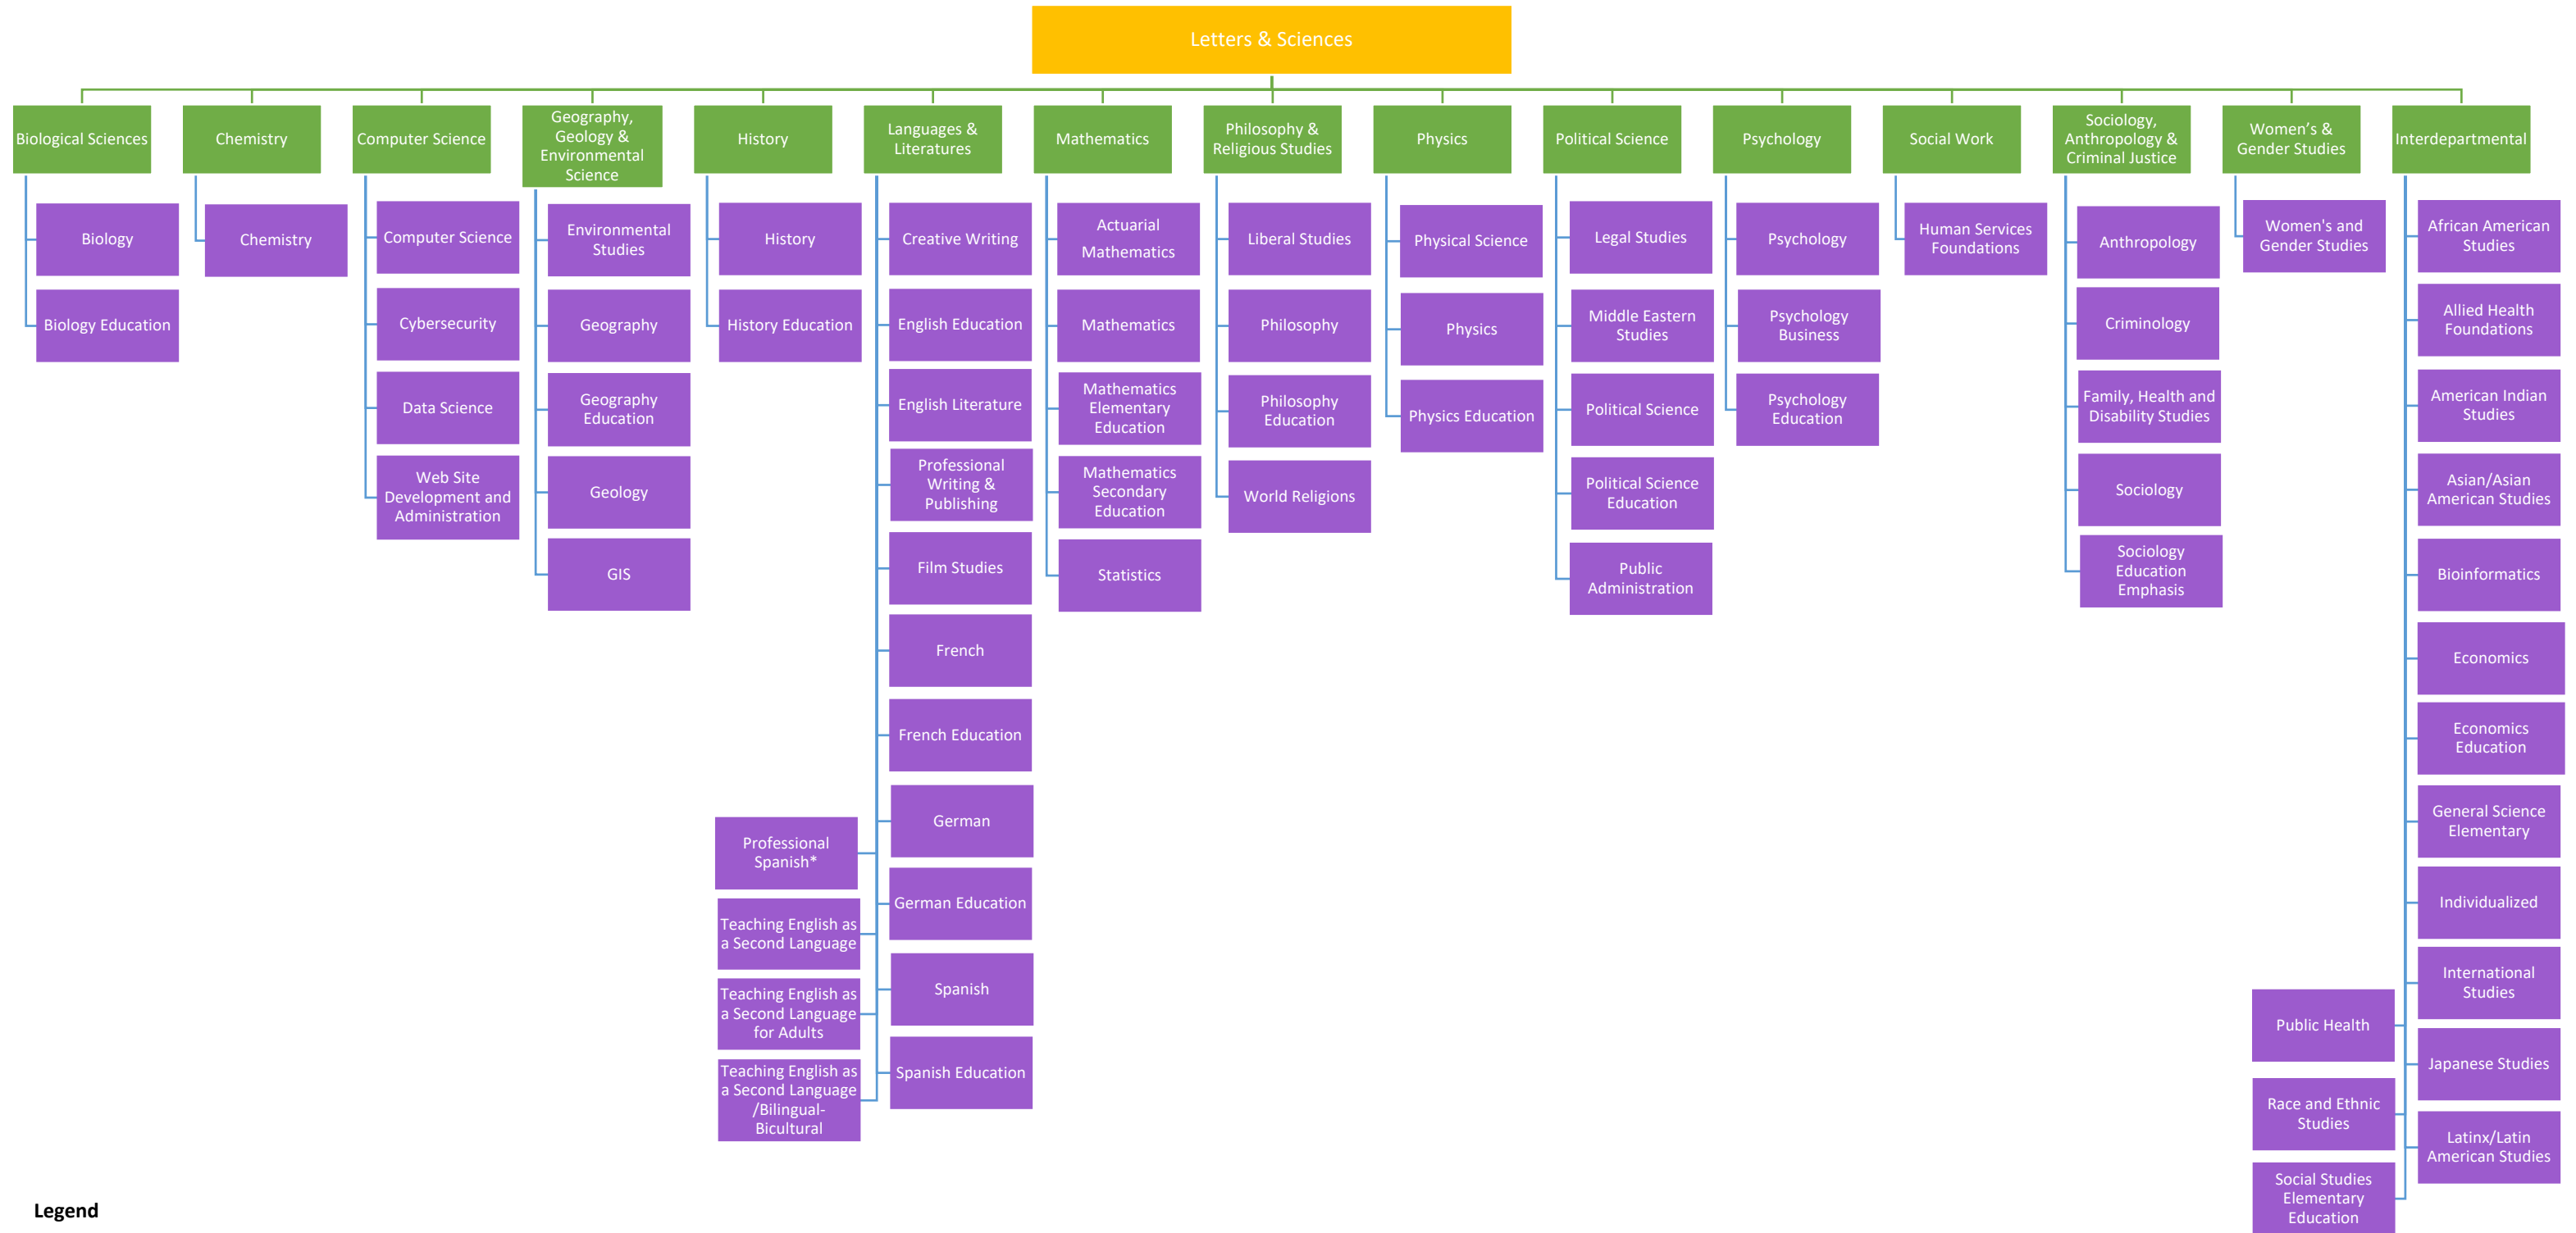

UW-Whitewater Undergraduate Minors by College & Department, 2021 – 2022

Continued

Legend

- College
- Department
- Minor

* Program not available until Spring 2022