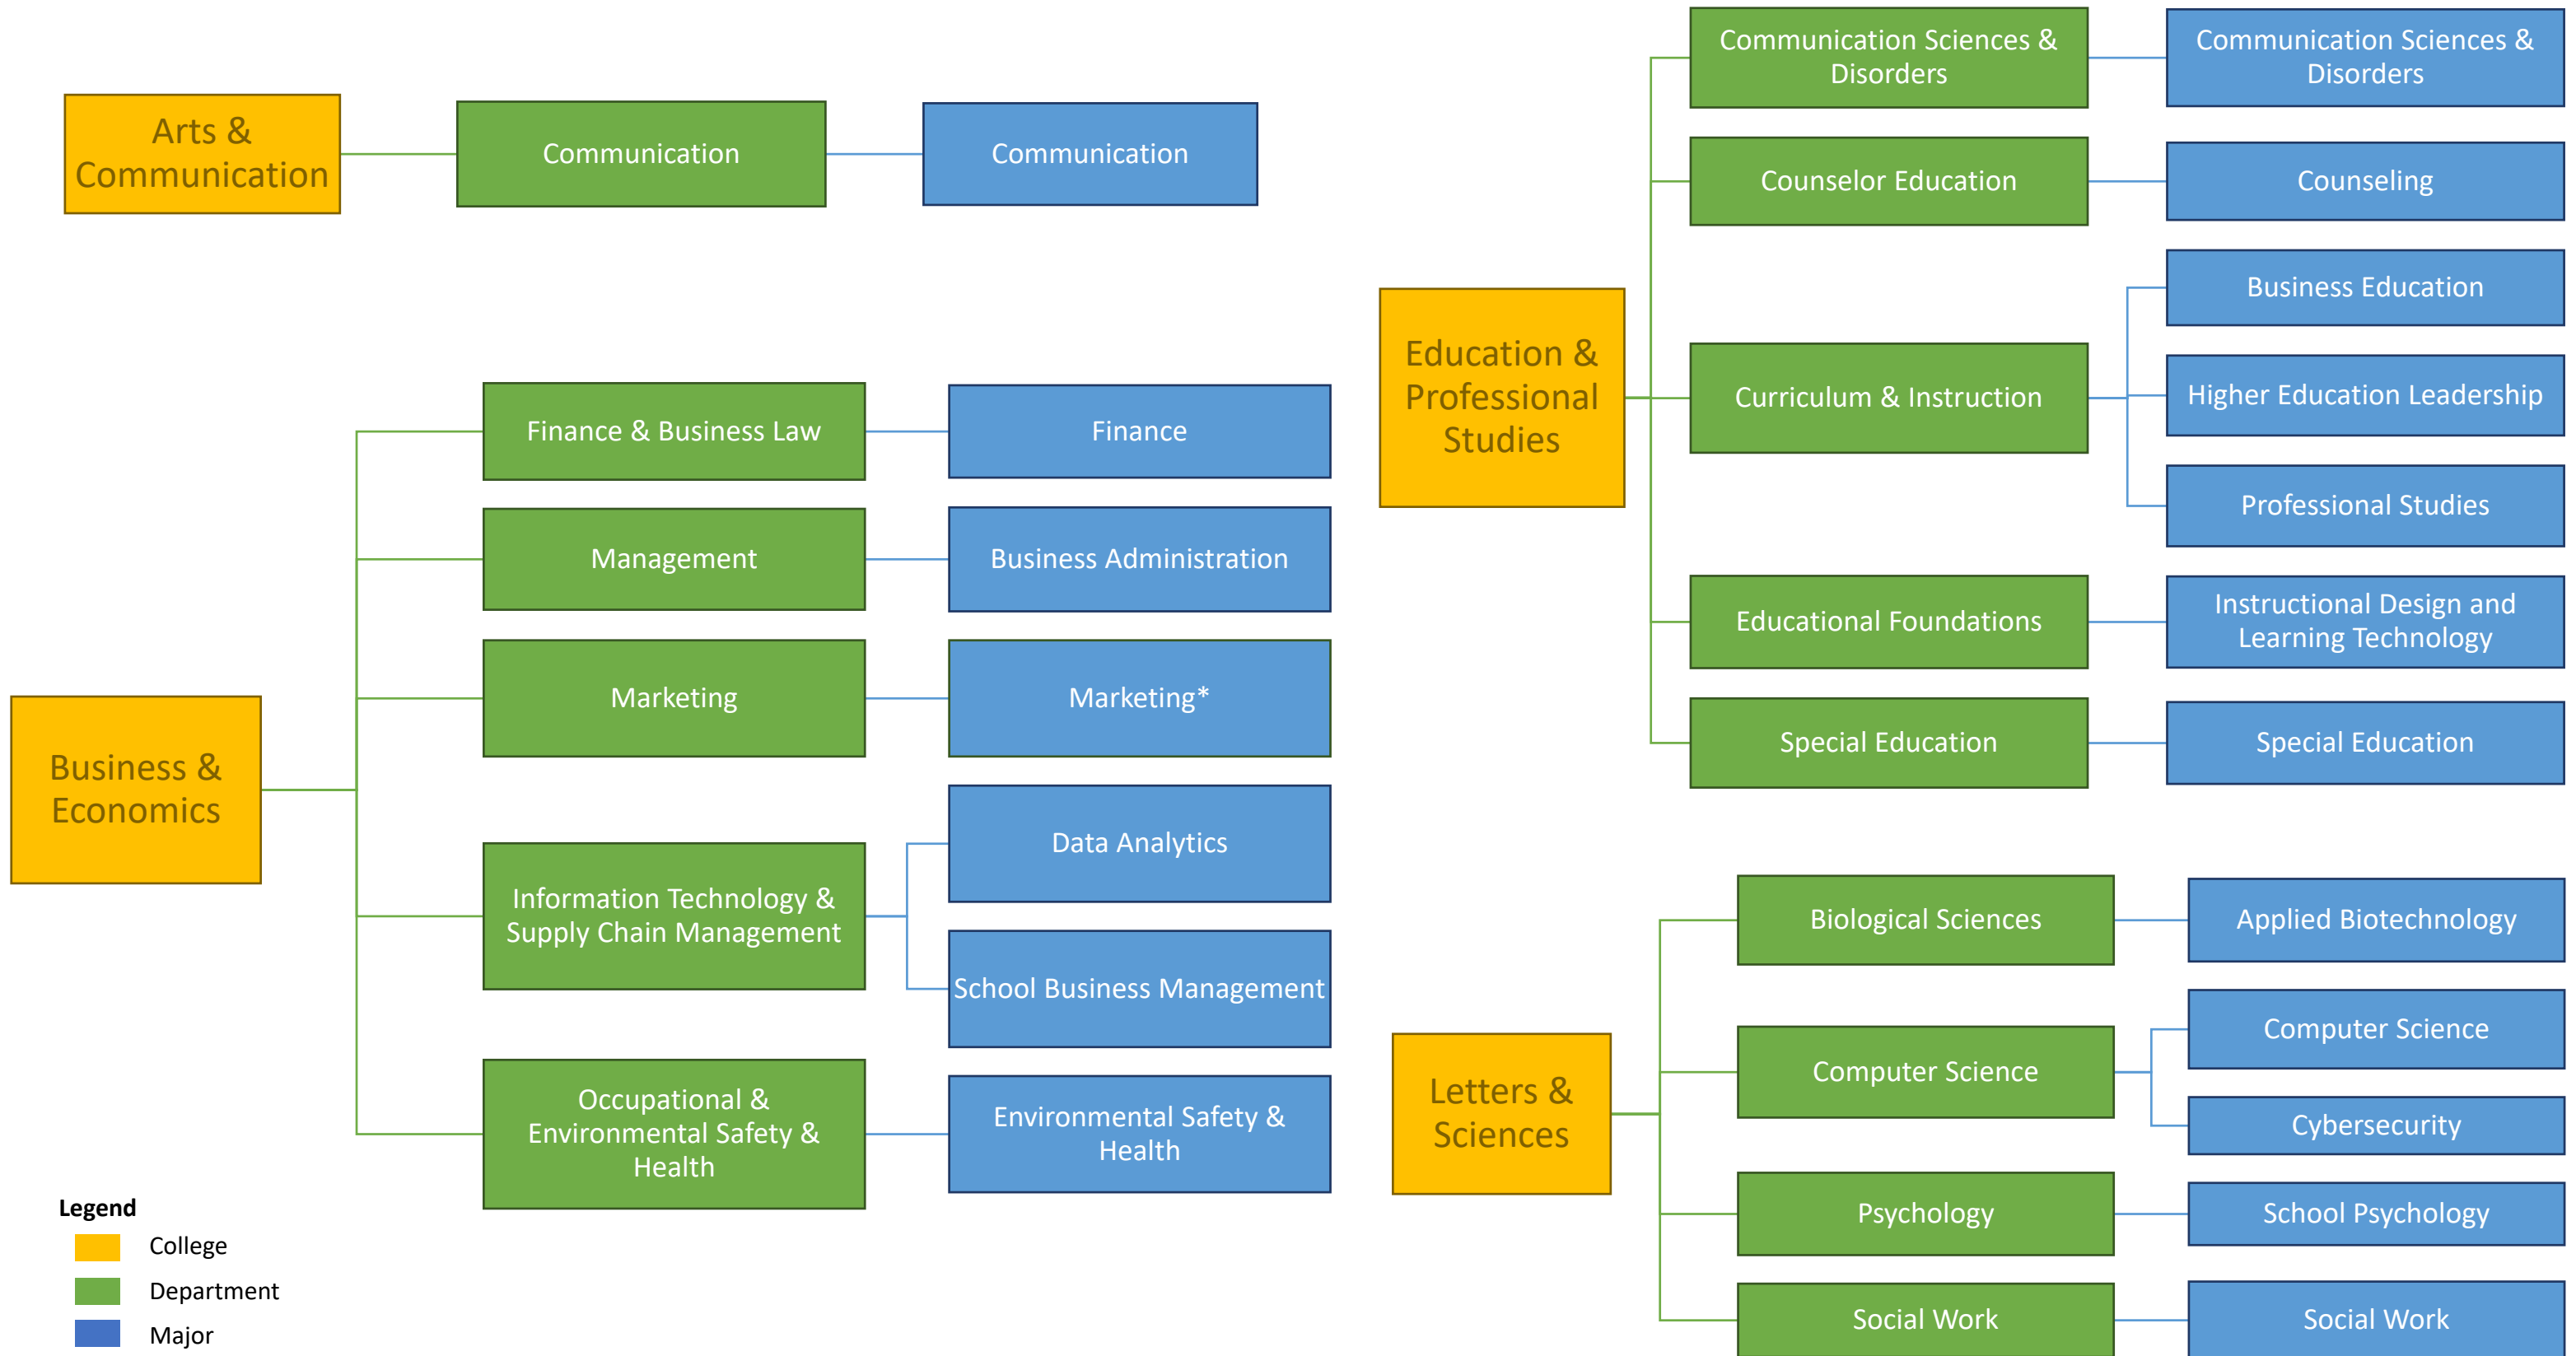

# UW-Whitewater Undergraduate Majors by College & Department

## 2021 - 2022

^Integrated Science-Business is an interdisciplinary major offered by the Colleges of Letters & Sciences and Business & Economics.  
 \* Programs are not available until Spring 2022

Note: Degrees listed are baccalaureate level unless degree type is indicated (AA, AAS)

# UW-Whitewater Graduate Majors by College & Department, 2021-2022

\* Programs are not available until Spring 2022