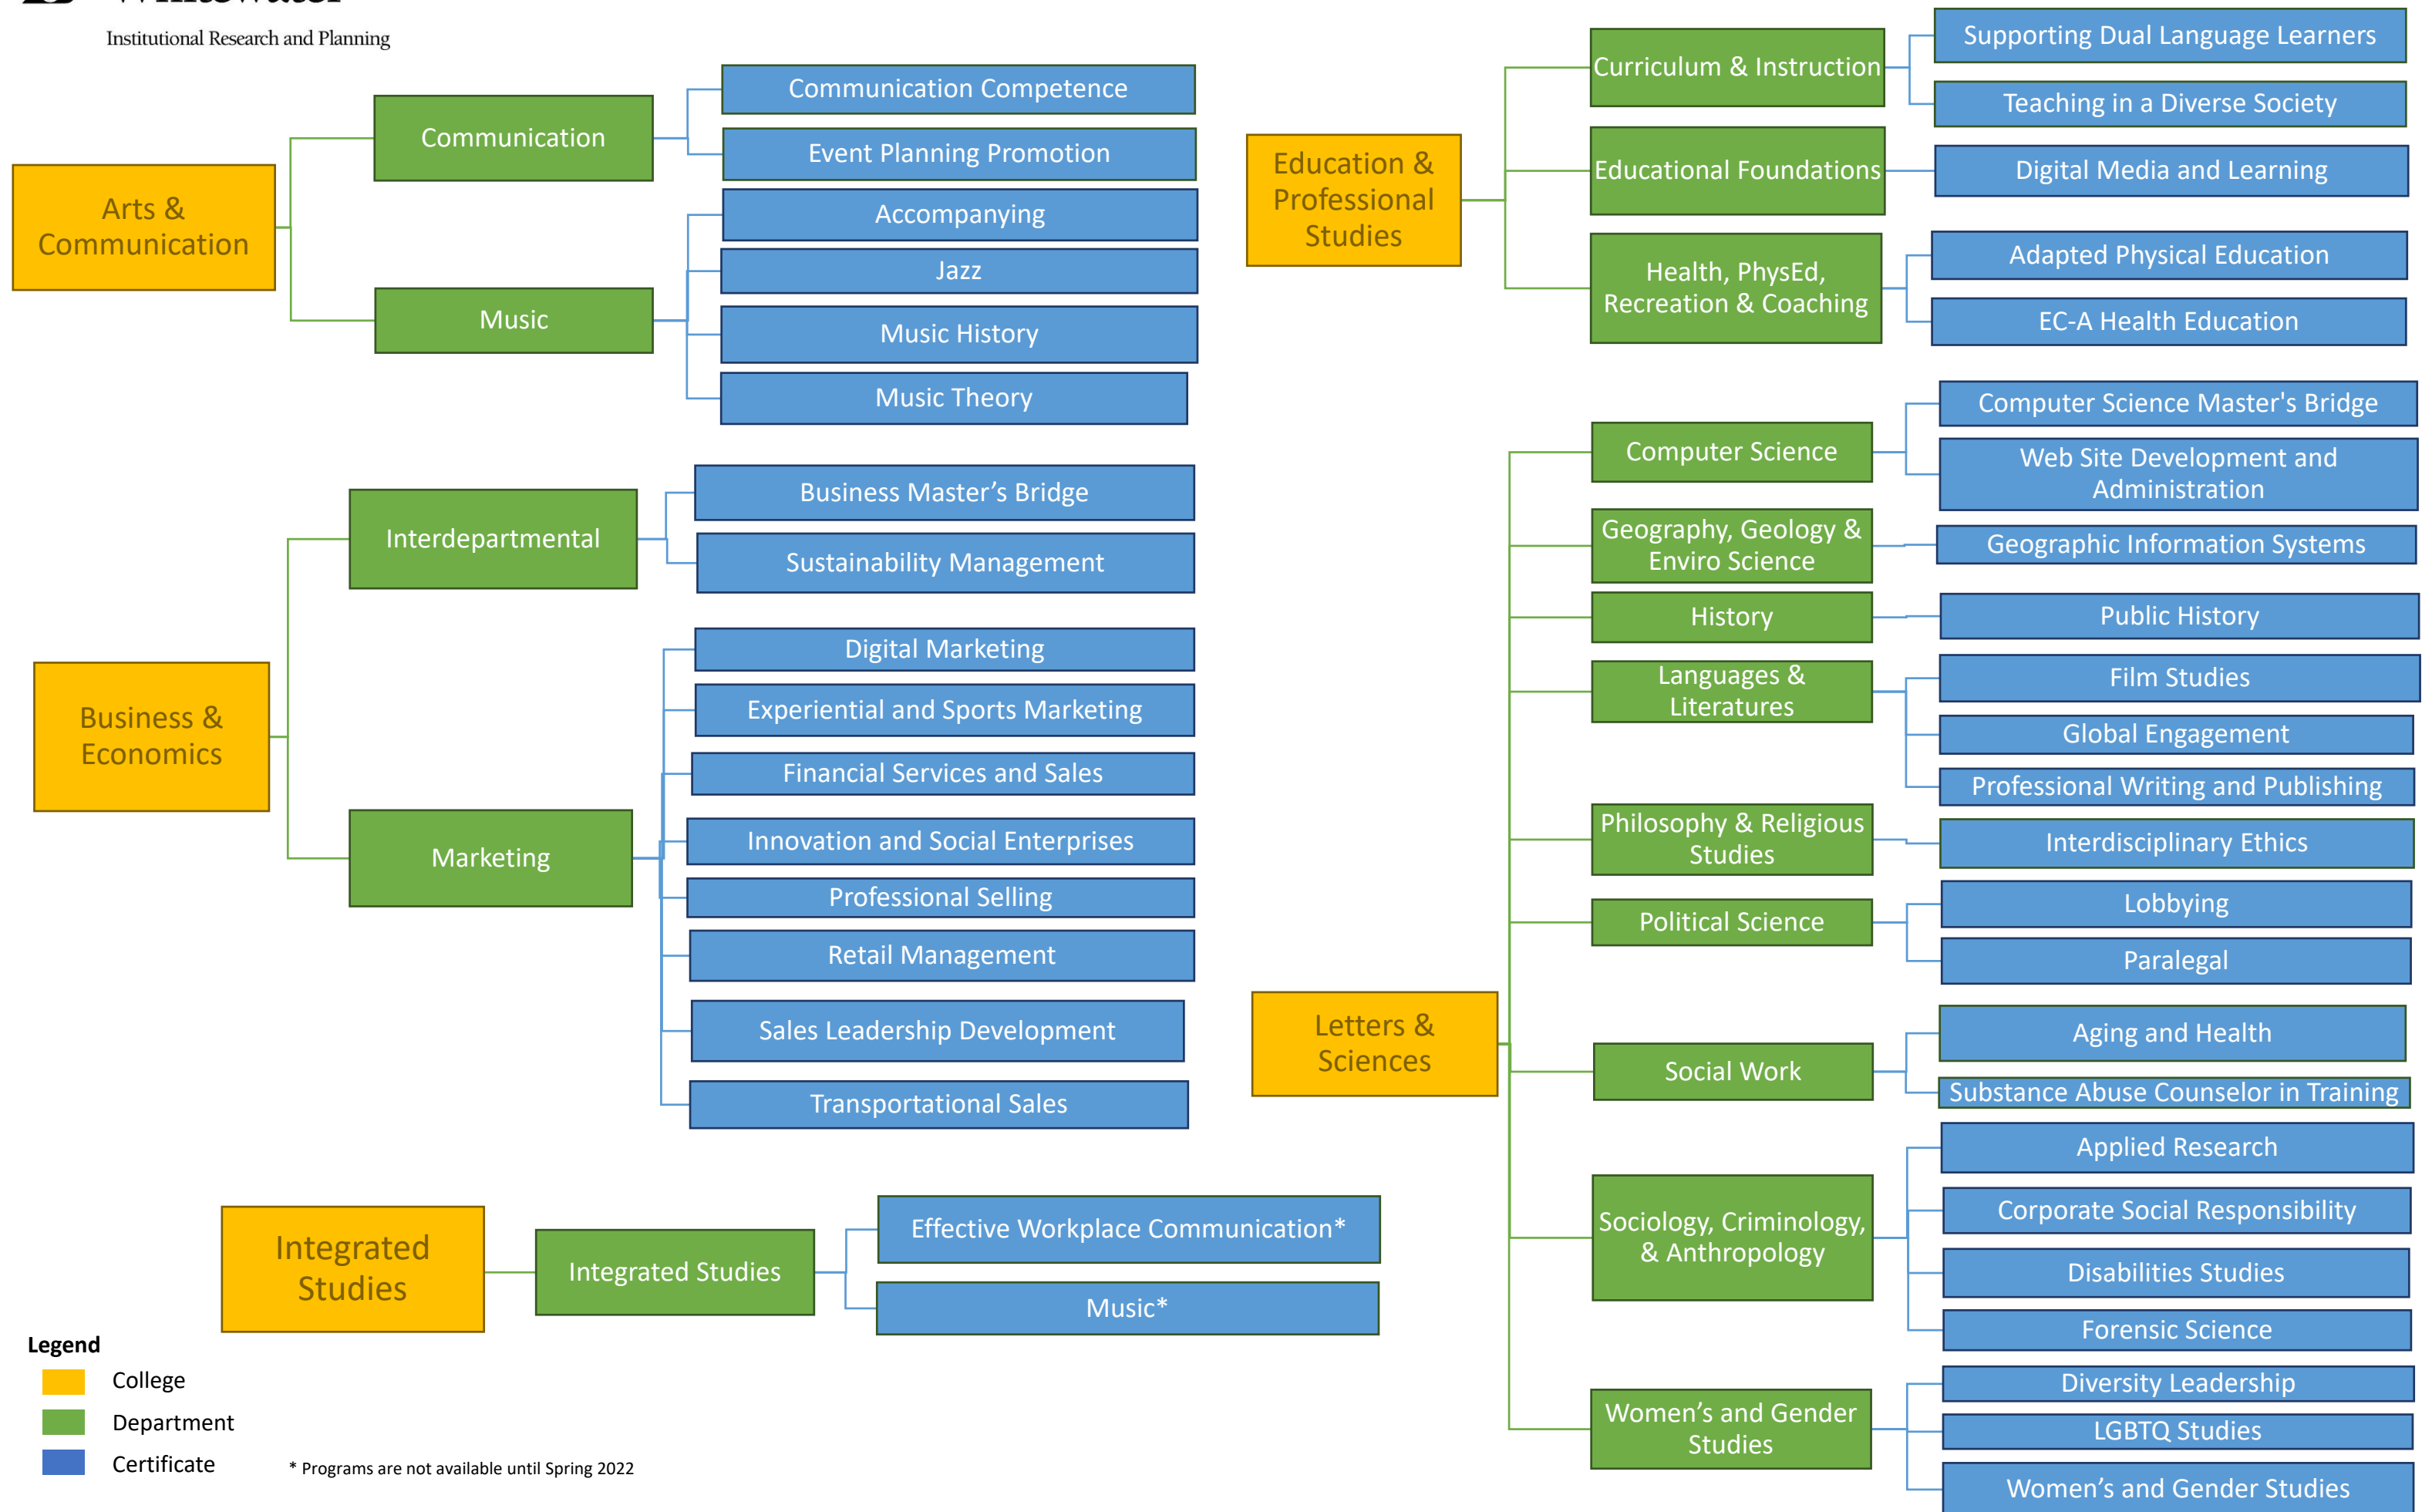

# UW-Whitewater Undergraduate Minors by College & Department, 2021 – 2022

## Continued

**Legend**

- College
- Department
- Minor

\* Program not available until Spring 2022

# UW-Whitewater Undergraduate Certificates by College & Department, 2021-2022

- Legend**
- College
  - Department
  - Certificate

\* Programs are not available until Spring 2022

- Legend**
- College
  - Department
  - Certificate

\* Programs are not available until Spring 2022