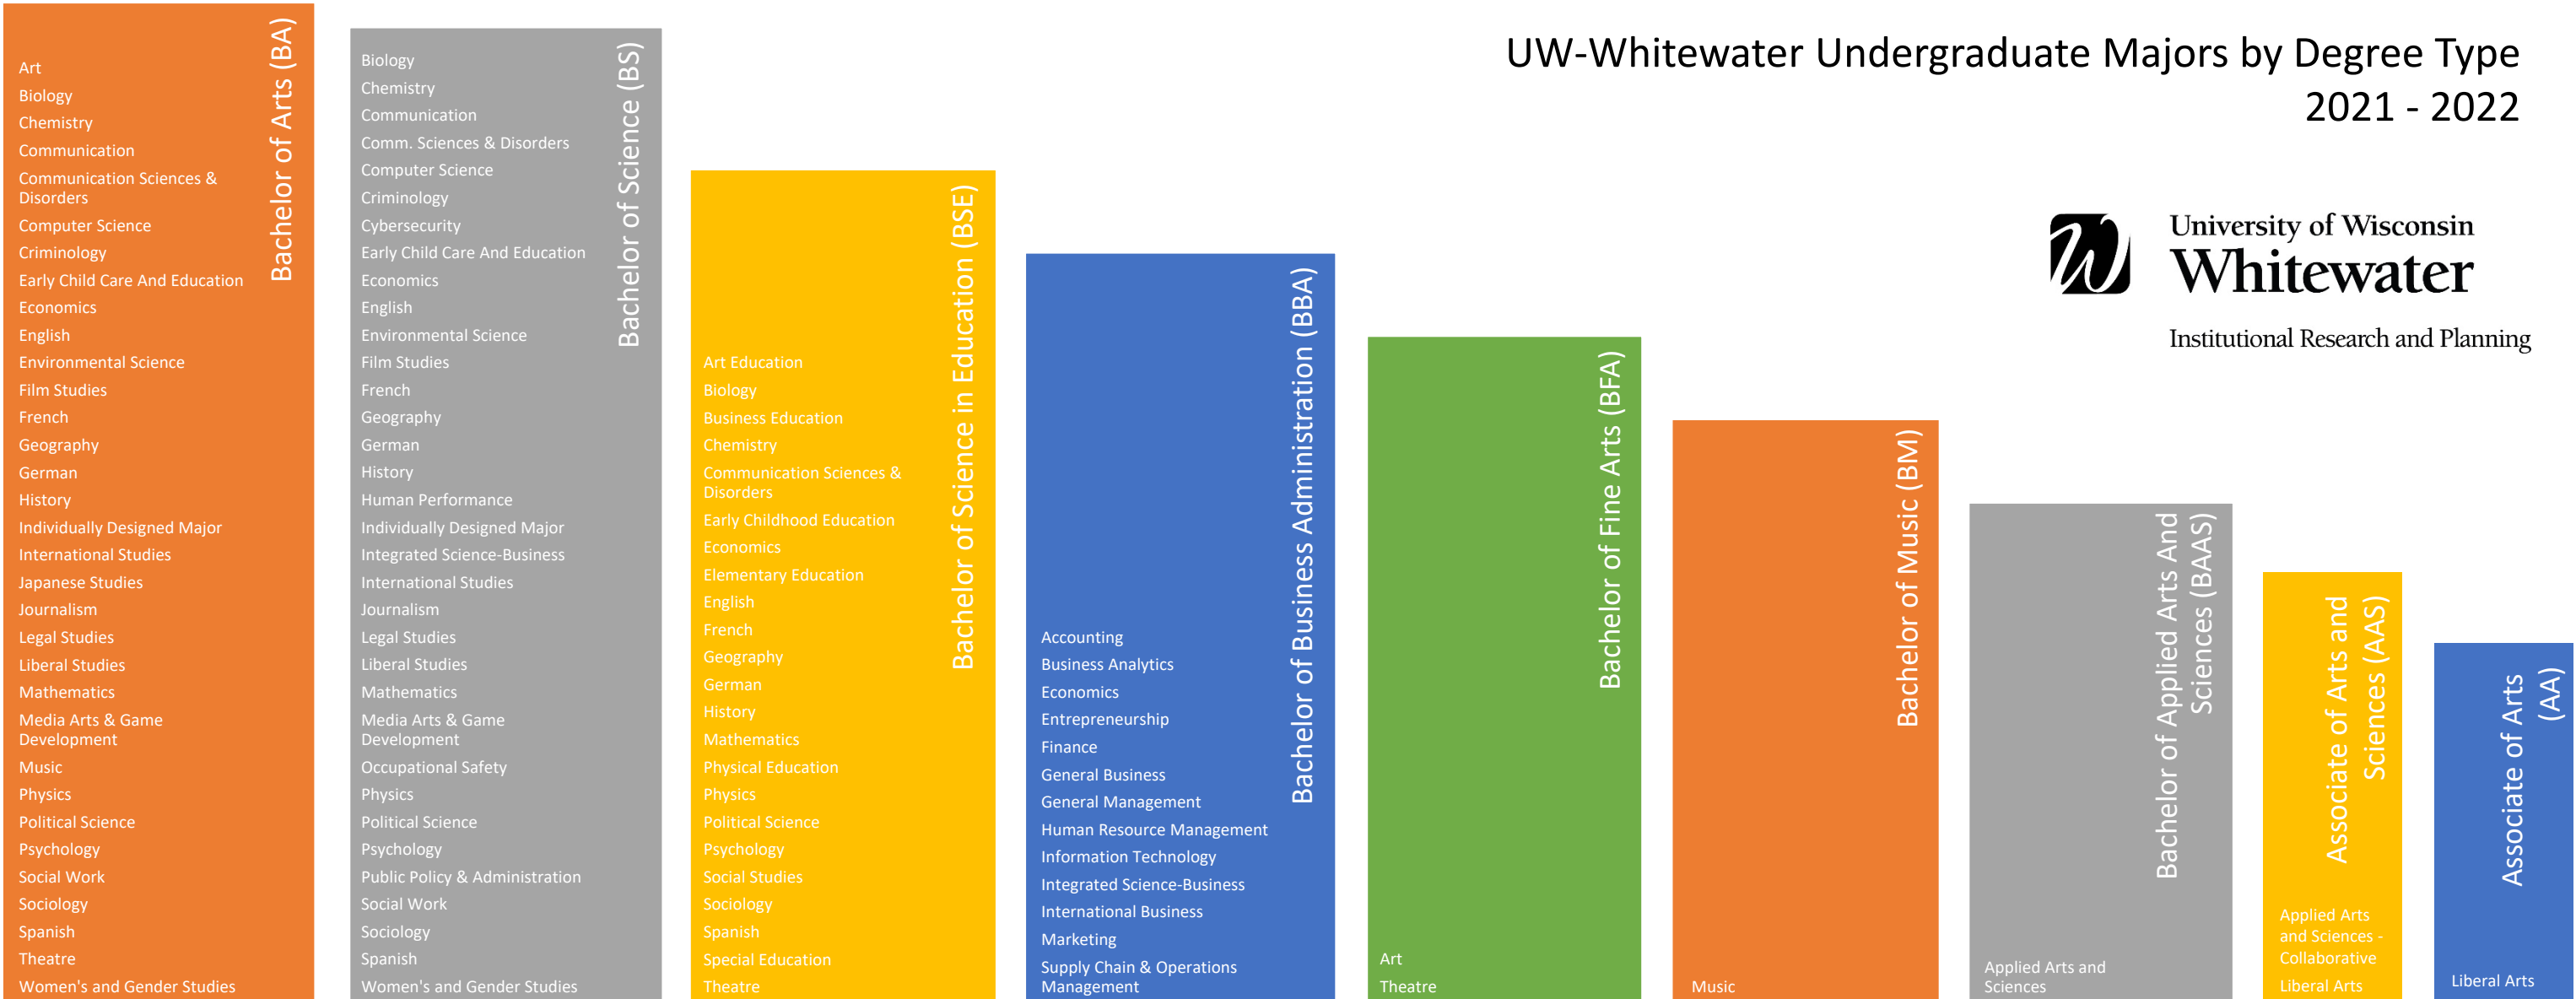

# UW-Whitewater Undergraduate Majors by Degree Type 2021 - 2022

# UW-Whitewater Graduate Majors by Degree Type

\* Programs are not available until Spring 2022

# UW-Whitewater Undergraduate Majors by College & Department