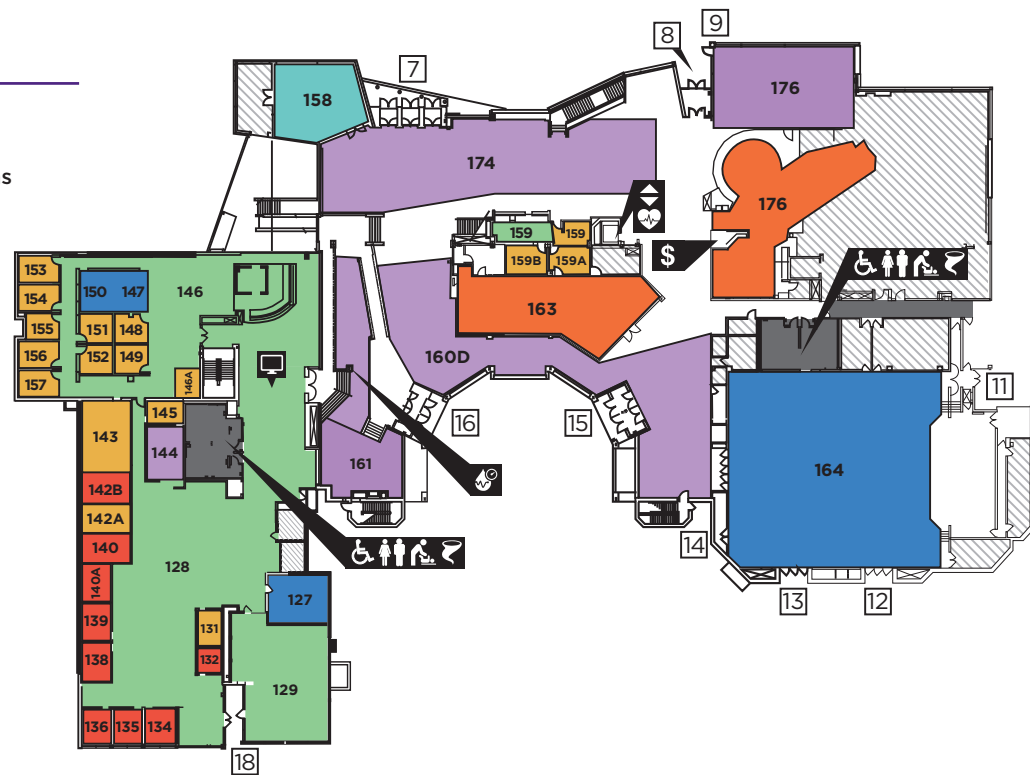

Dining

75 The DUB

Conference Rooms

68A-69

Gathering Spaces

57 Flambeau Lounge
59 Down Under Seating

MAIN LEVEL

Services

Warhawk Connection Center Offices

132 IMPACT Office
134 BSU Office
135 ISA Office
136 NACAA Office
138 LU Office
139 SAO Office
140 WSG Office
142B MSA Office

Conference Rooms

127, 147, 150
164 Hamilton Room

Gathering Spaces

144 PB Poorman Pride Center
160D Surinak Lounge
161 Minneiska Lounge
174 Concourse
176 Ike Schaffer Commons

Entertainment

158 Roberta's Art Gallery

UPPER LEVEL

Services

244 UC Graphics & Marketing
245 First Year Experience
250 HawkCard Office
253 Building Operations
254 Catering

Gathering Spaces

276 Zoë Connor Balcony

Offices

241, 242, 250A-D,
252, 253A-D

Entertainment

Old Main Lane

Conference Rooms

259A-B Connor Conference Room
260 Freer Boardroom
261-262,
264, 266
268 Buchholz Conference Room
275A-B Old Main Ballroom