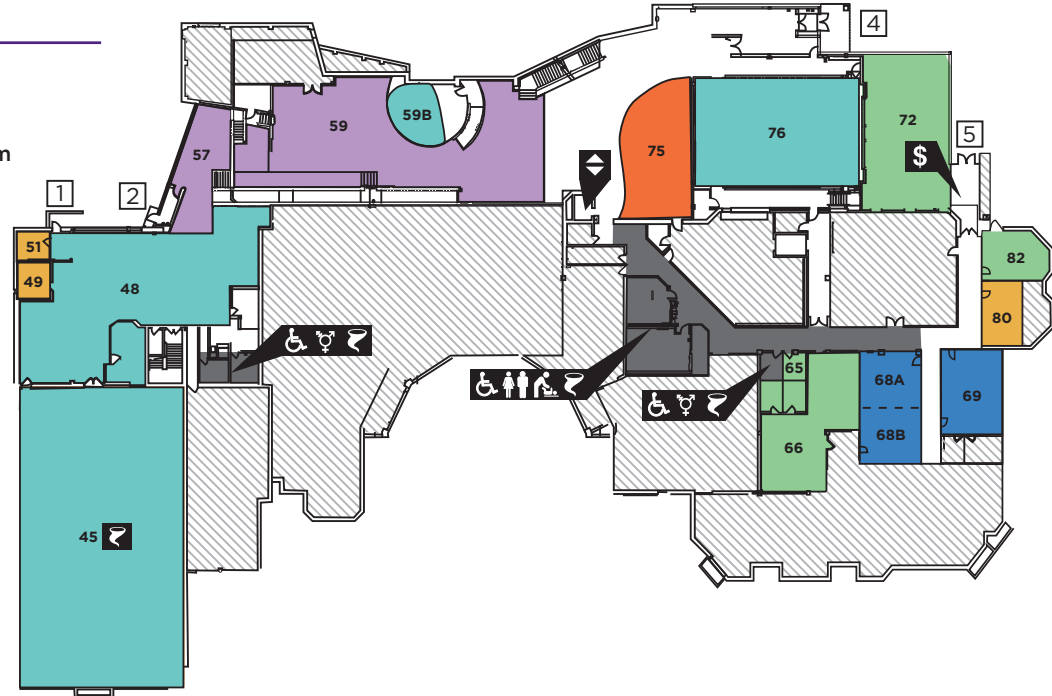

LOWER LEVEL

Services

65 Lactation Room
66 Warhawk Dining
72 UW Credit Union
82 Children's Center Drop-in Site

Entertainment

45, 48 Warhawk Alley
59B Down Under Stage
76 Summers Auditorium

Offices

49, 51, 80

Dining

75 The DUB

Conference Rooms

68A-69

Gathering Spaces

57 Flambeau Lounge
59 Down Under Seating

MAIN LEVEL

Services

128 Warhawk Connection Center
129 One Stop
146 Student Activities & Involvement
159 Information Services

Dining

163 Willie's
176 Ike Schaffer Commons
176 TBD

Offices

131, 142A-143, 145, 146A,
148-149, 151-157, 159-159A,
163A

Warhawk Connection Center Offices

132 IMPACT Office
134 BSU Office
135 ISA Office
136 NACAA Office
138 LU Office
139 SAO Office
140 WSG Office
142B MSA Office

Conference Rooms

127, 147, 150
164 Hamilton Room