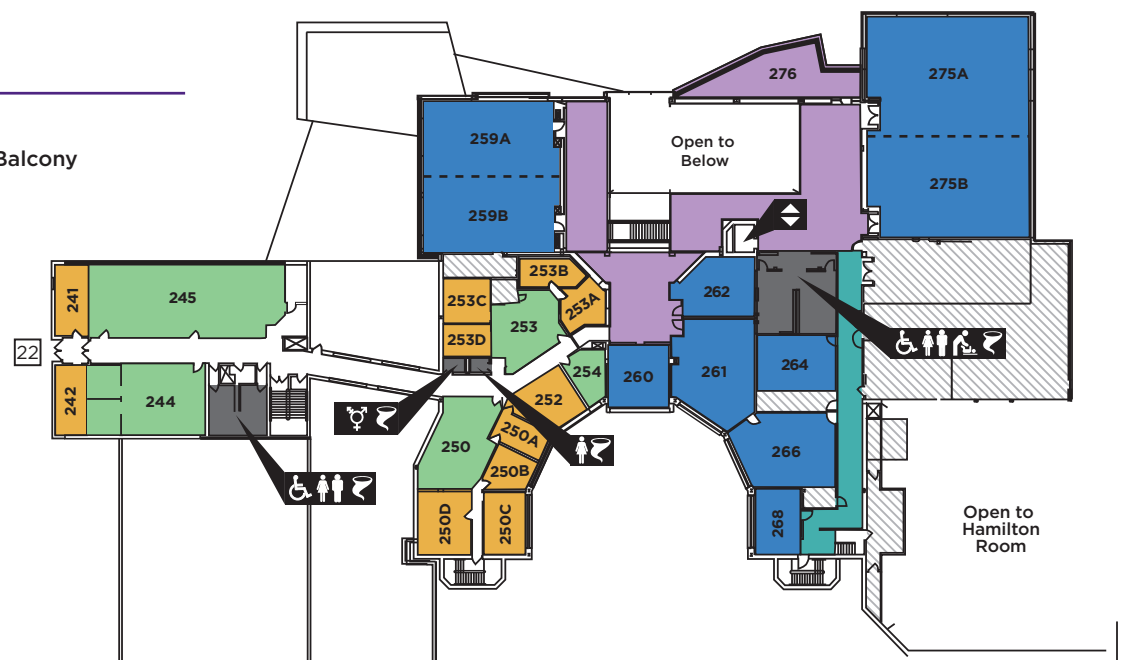

Dining

75 The DUB

Conference Rooms

68A-69

Gathering Spaces

57 Flambeau Lounge
59 Down Under Seating

MAIN LEVEL

Services

Gathering Spaces

276 Zoë Connor Balcony

Offices

241, 242, 250A-D,
252, 253A-D

Entertainment

Old Main Lane

Conference Rooms

259A-B Connor Conference Room
260 Freer Boardroom
261-262,
264, 266
268 Buchholz Conference Room
275A-B Old Main Ballroom