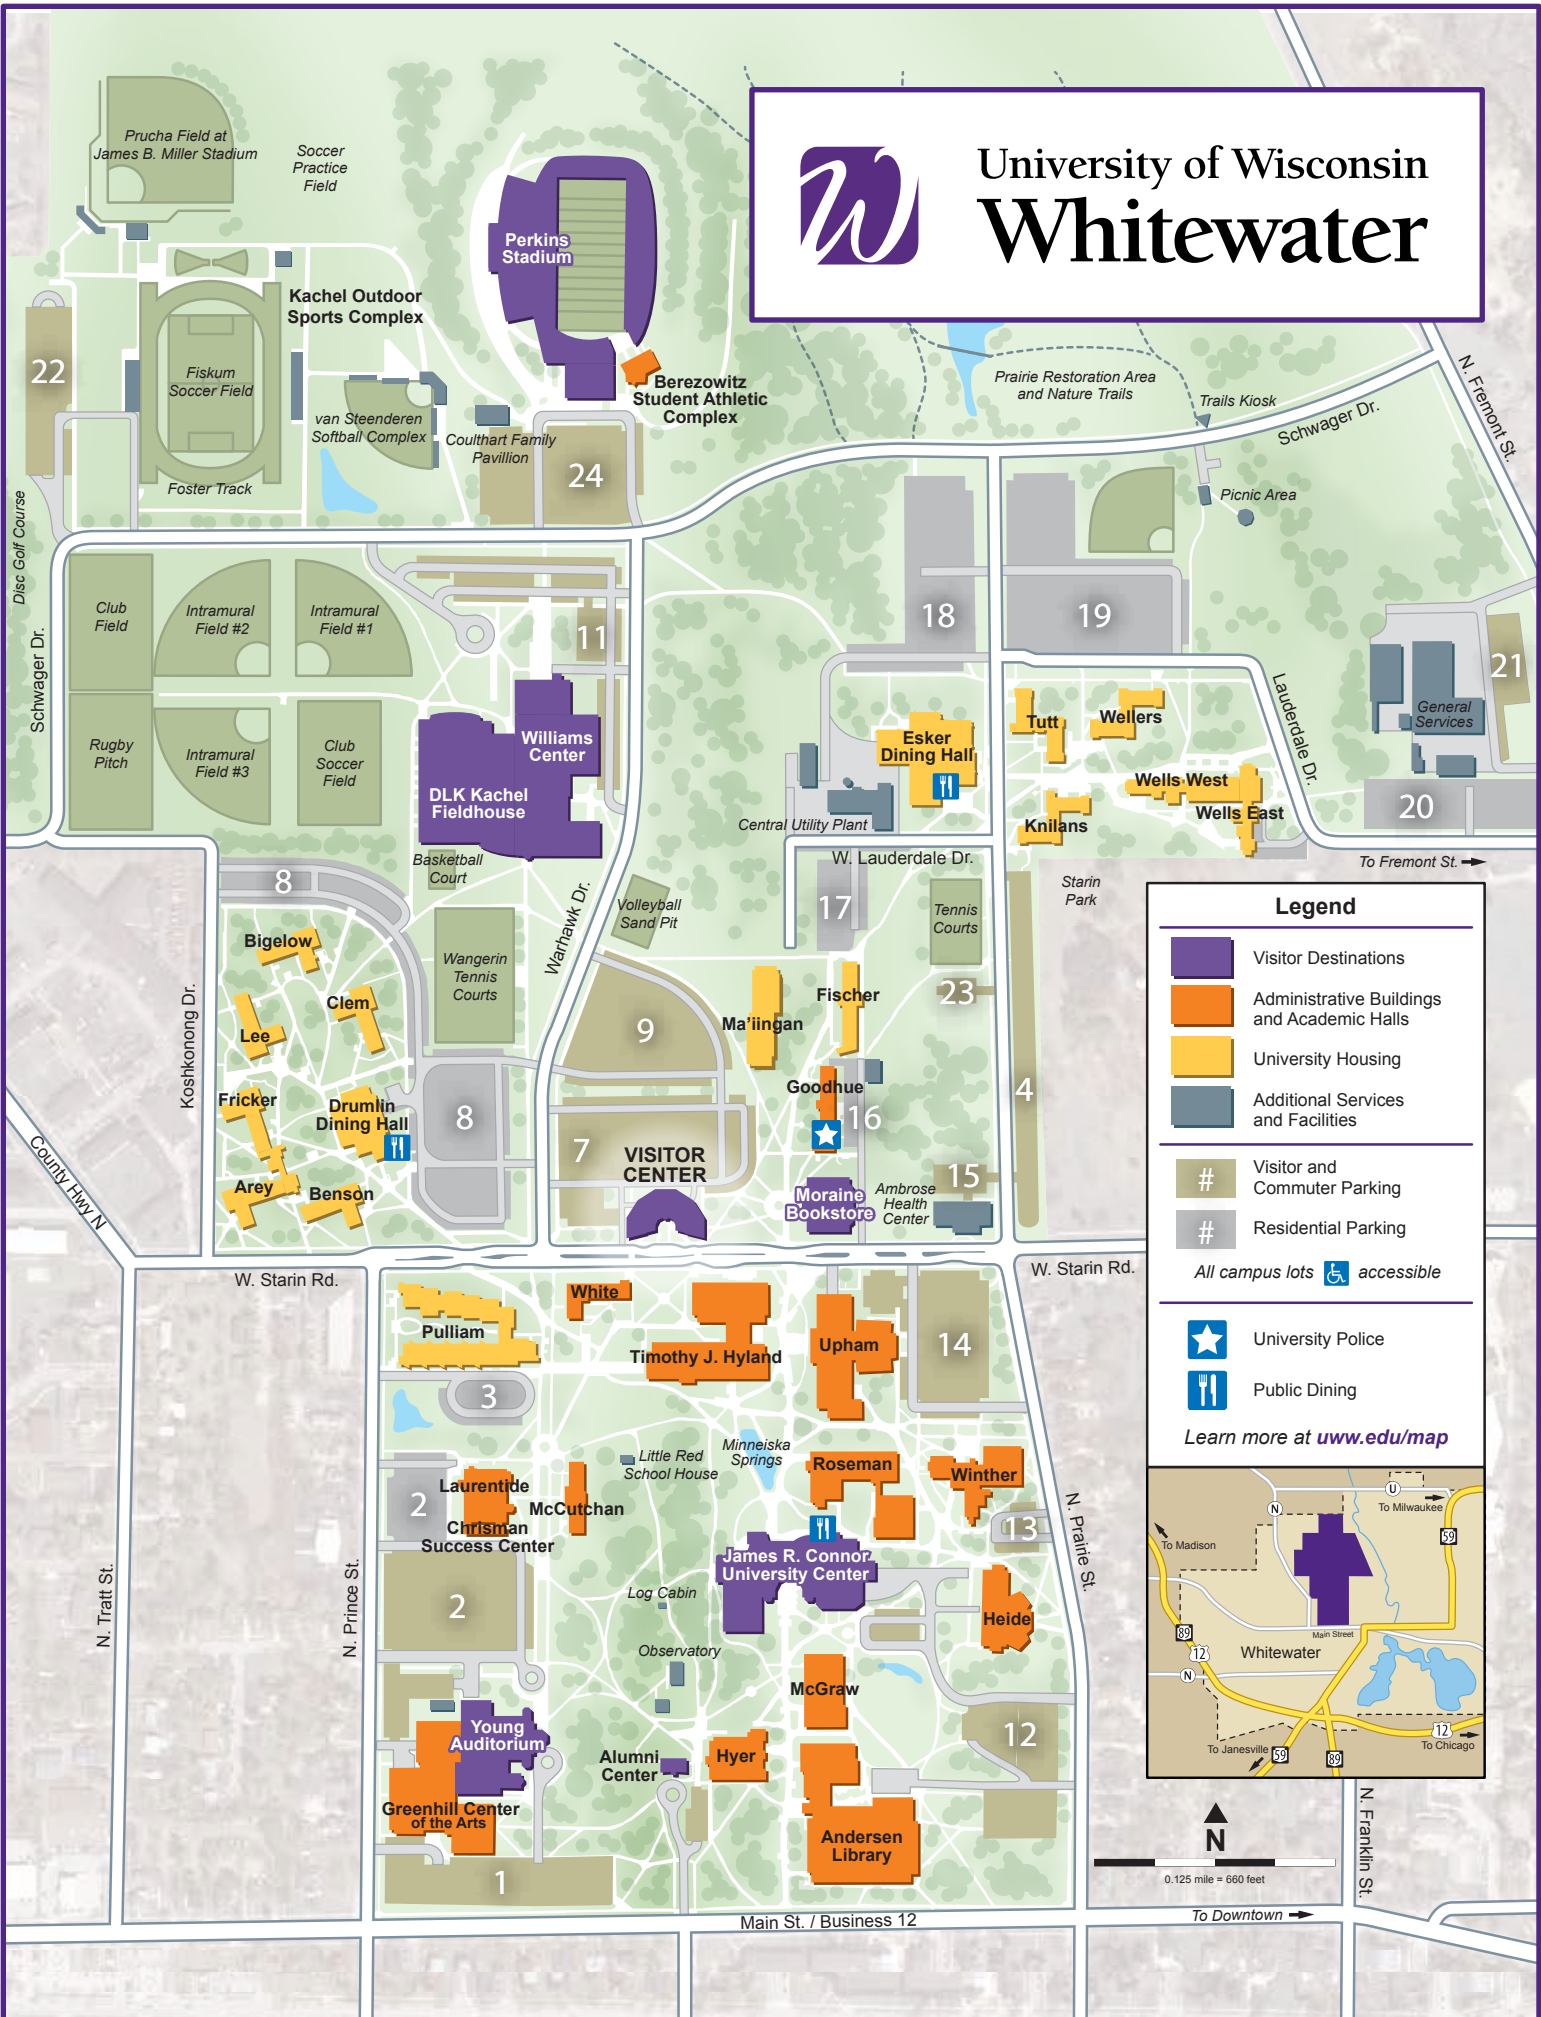

University of Wisconsin Whitewater

Legend

- Visitor Destinations
 - Administrative Buildings and Academic Halls
 - University Housing
 - Additional Services and Facilities
 - Visitor and Commuter Parking
 - Residential Parking
- All campus lots accessible

- University Police
- Public Dining

Learn more at uww.edu/map

0.125 mile = 660 feet

To Downtown →